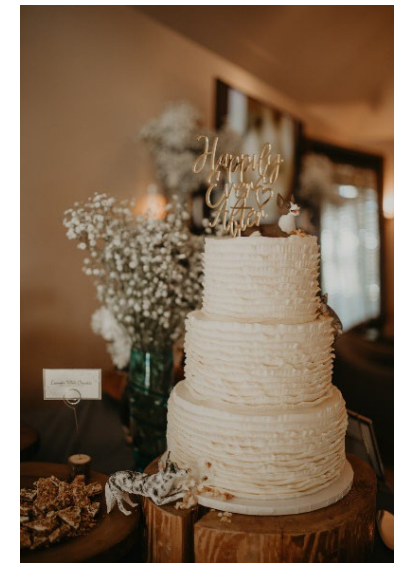

+ adornment placement